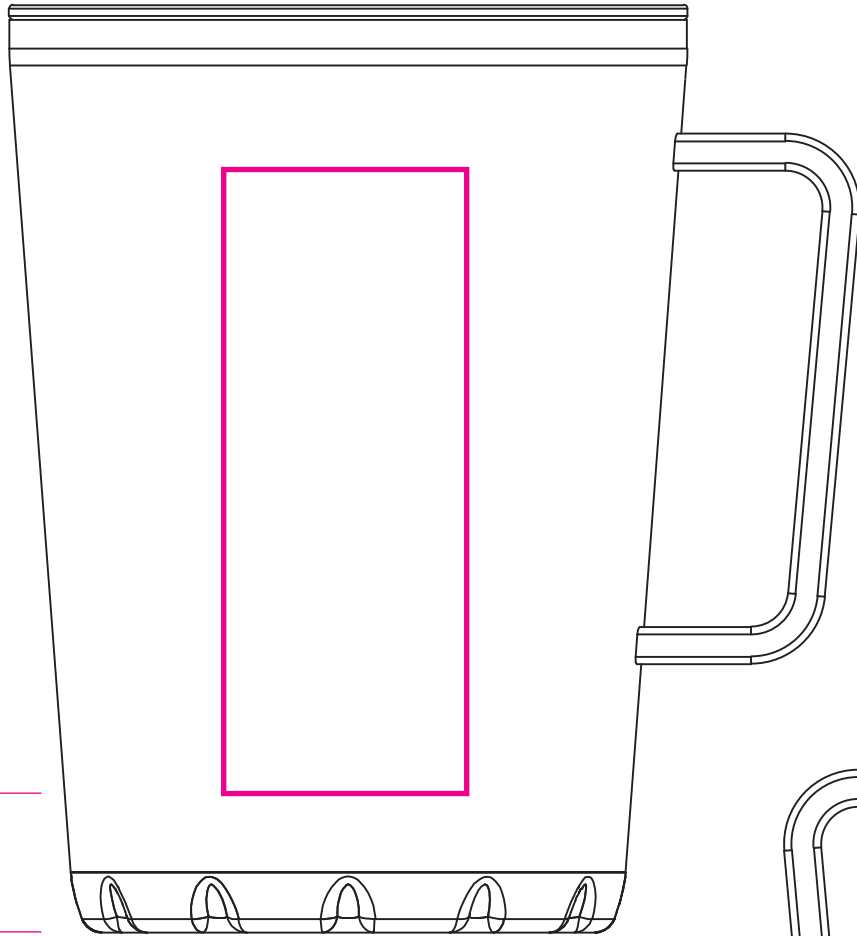

S'well Bottle
Scale: Full Size

Size and shape of bottle is estimated

ITEMS IN MAGENTA DO NOT PRINT
ITEMS IN SILVER REPRESENT ETCHING

LOGO: Engraved

W: 1.25" X H: 3.25"

15oz / 450ml
BOTTLE FRONT

Logo placed 0.78"
above the bottom

BOTTLE BACK