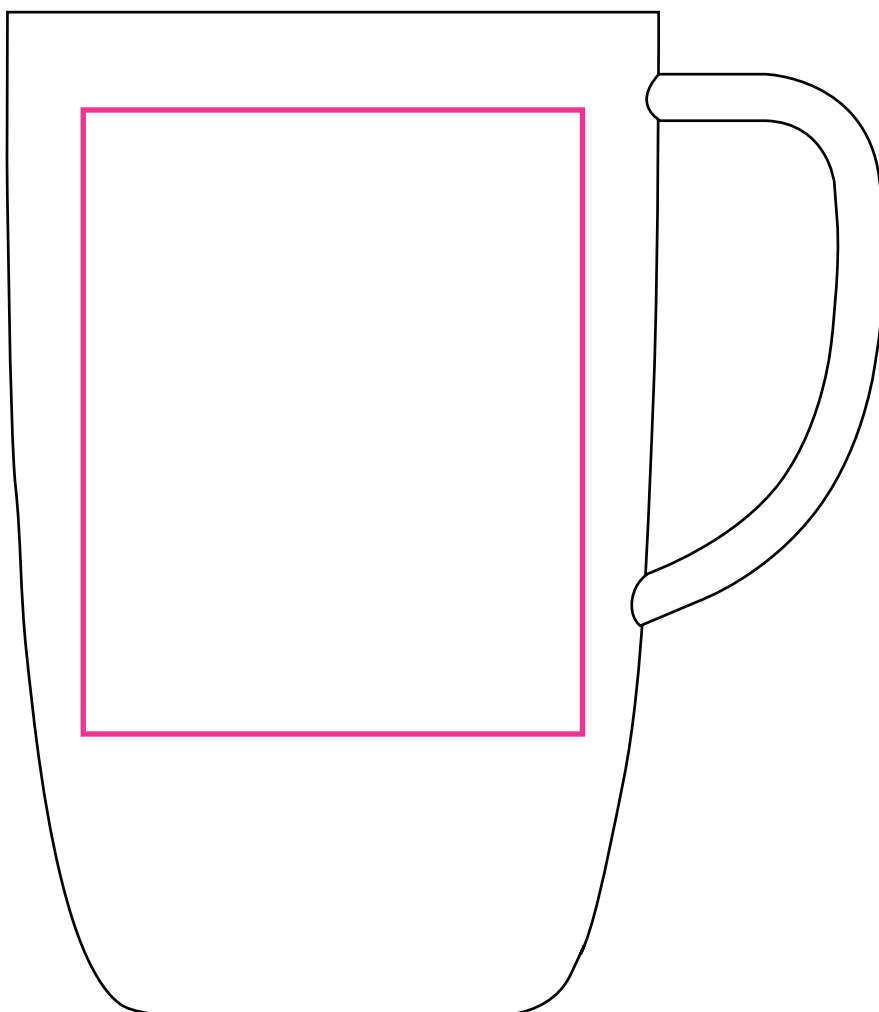

S'well Bottle
Scale: Full Size

Size and shape of bottle is estimated

ITEMS IN MAGENTA DO NOT PRINT
ITEMS IN SILVER REPRESENT ETCHING

LOGO: 1-2 Color Print

W: 2.6" X H: 3.25"

BOTTLE BACK

No Engraving on S'well Engraved Logo Side

16oz / 296ml
BOTTLE FRONT

No Engraving on S'well Engraved Logo Side