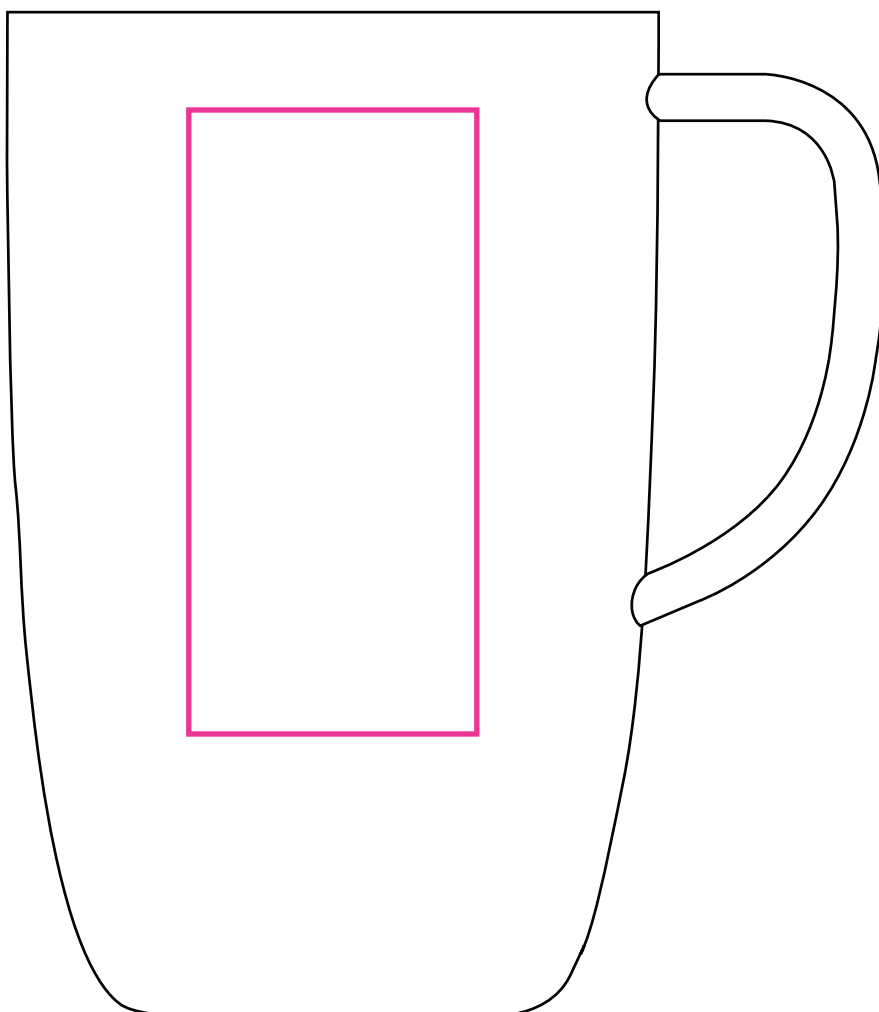

S'well Bottle
Scale: Full Size

Size and shape of bottle is estimated

ITEMS IN MAGENTA DO NOT PRINT
ITEMS IN SILVER REPRESENT ETCHING

LOGO: Engraved

W: 1.5" X H: 3.25"

BOTTLE BACK

No Engraving on S'well Engraved Logo Side

16oz / 296ml
BOTTLE FRONT

No Engraving on S'well Engraved Logo Side