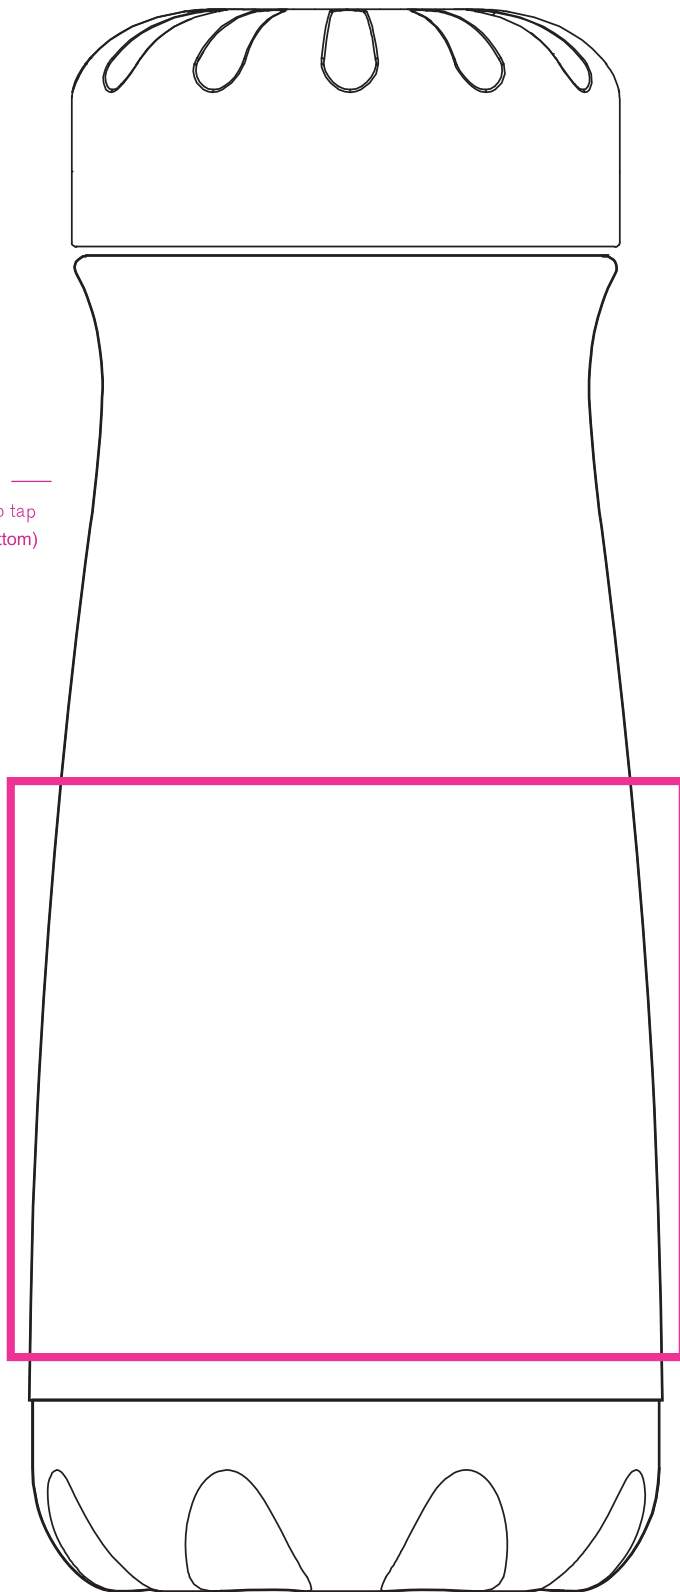

S'well 16oz Traveler
Scale: Full Size

16oz / 470ml
BOTTLE FRONT

BOTTLE BACK

Size and shape of bottle is estimated

ITEMS IN MAGENTA DO NOT PRINT
ITEMS IN SILVER REPRESENT ETCHING

LOGO: **Digital Color Print**
W: 3.5" X H: 3"

Point at which
bottle begins to taper
(5" up from bottom)

Logo positioned .25" above seam

No Engraving on S'well Engraved Logo Side