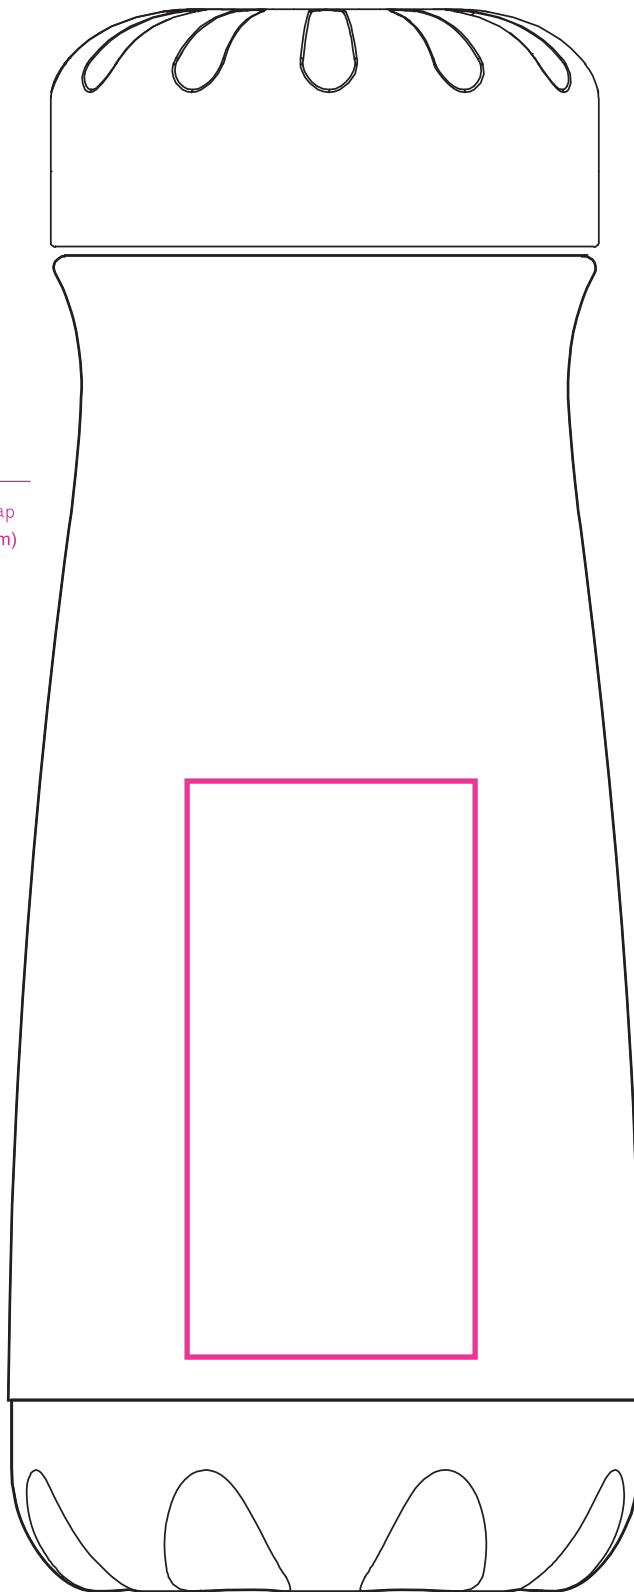

S'well 16oz Traveler
Scale: Full Size

16oz / 470ml
BOTTLE FRONT

BOTTLE BACK

Size and shape of bottle is estimated

ITEMS IN MAGENTA DO NOT PRINT
ITEMS IN SILVER REPRESENT ETCHING

LOGO: **Engraved**
W: 1.5" X H: 3"

Point at which
bottle begins to taper
(5" up from bottom)

Logo positioned .25" above seam

No Engraving on S'well Engraved Logo Side