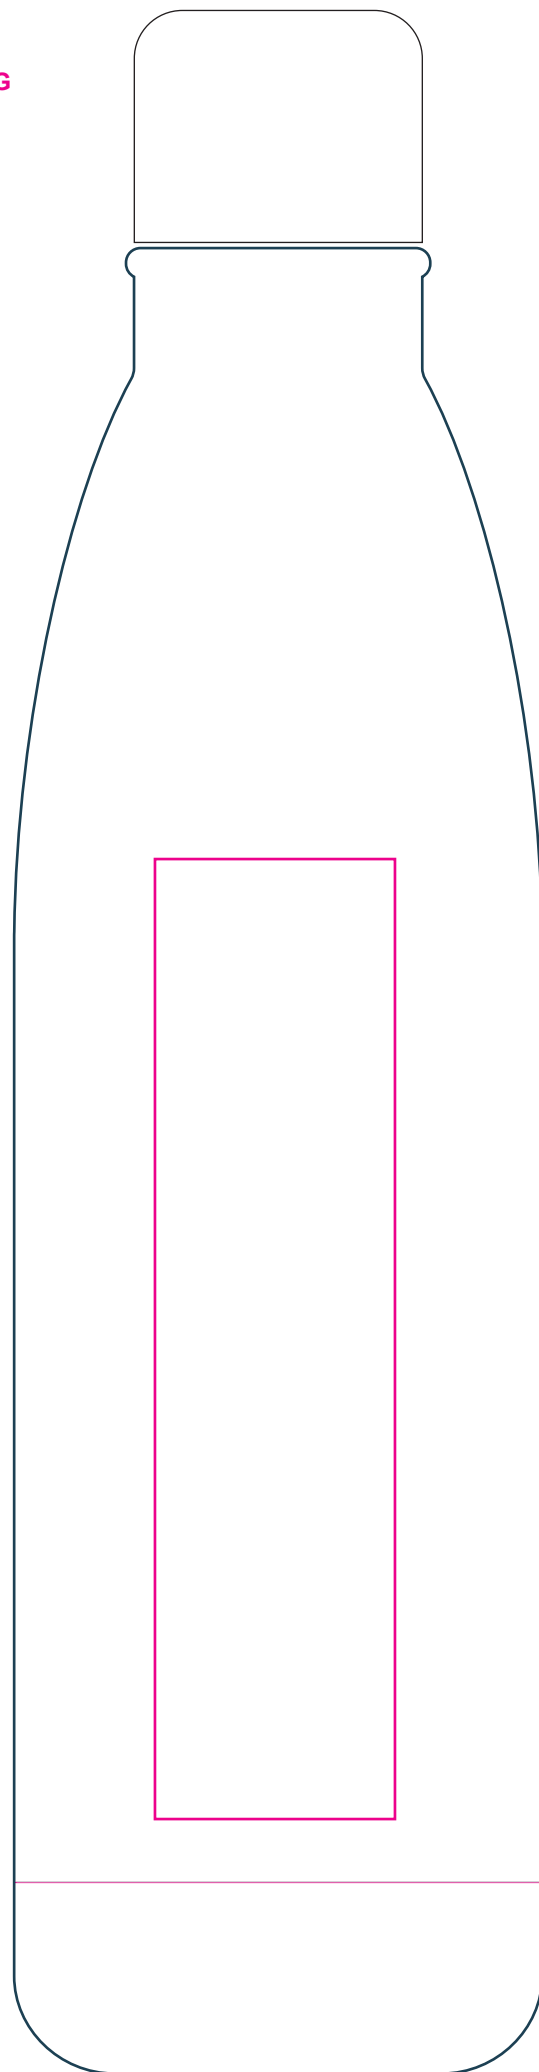

S'well Bottle
Scale: Full Size

Size and shape of bottle is estimated

ITEMS IN MAGENTA DO NOT PRINT
ITEMS IN SILVER REPRESENT ETCHING

LOGO: **Engraved**

W: 1.25" x H: 5"

17oz / 500ml

BOTTLE FRONT

BOTTLE BACK

Point at which bottle begins to taper —
(6" up from bottom)

Logo positioned .25" above seam

No Engraving on S'well Engraved Logo Side