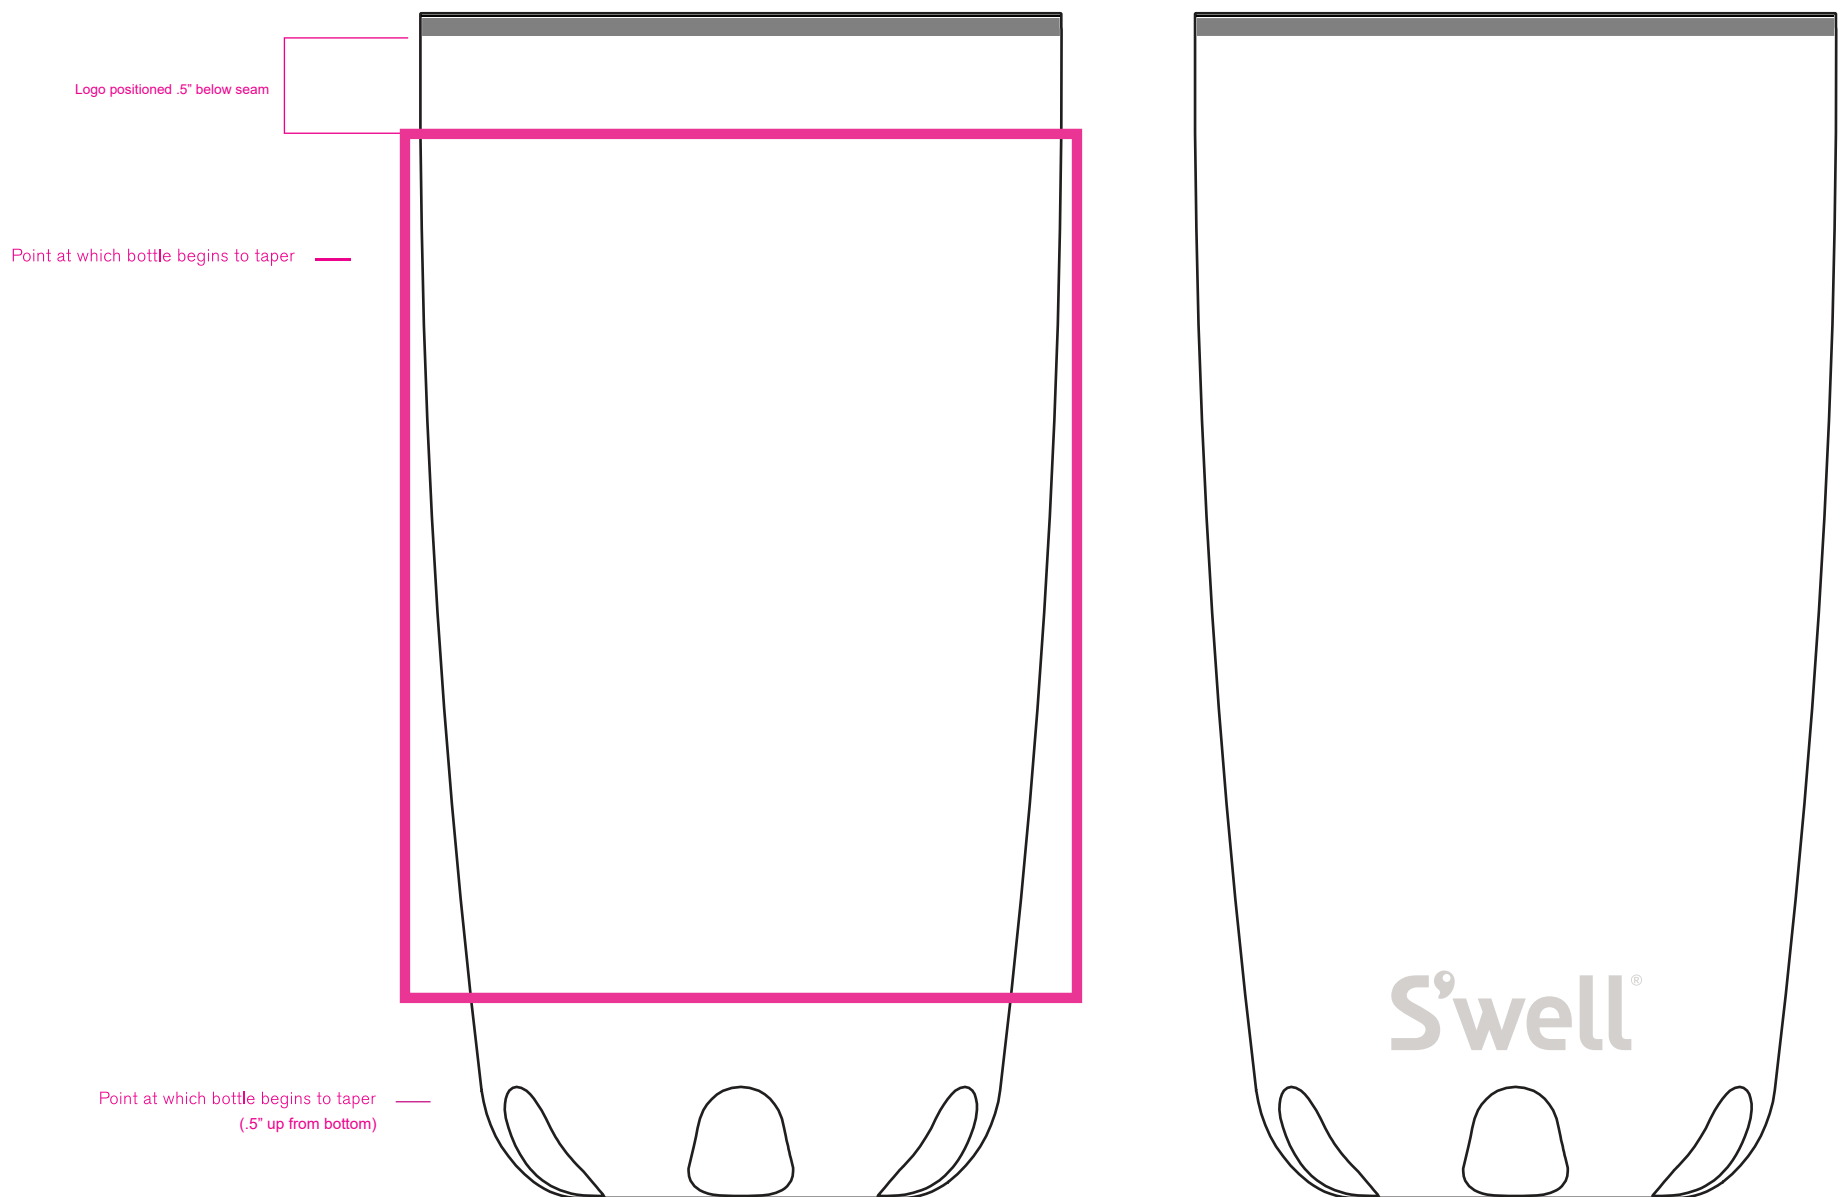

S'well 18oz Tumbler  
Scale: Full Size

18oz / 530ml  
**BOTTLE FRONT**

**BOTTLE BACK**

Size and shape of bottle is estimated

ITEMS IN MAGENTA DO NOT PRINT  
ITEMS IN SILVER REPRESENT ETCHING

LOGO: **Digital Color Print**  
**W: 3.5" X H: 4.5"**

No Engraving on S'well Engraved Logo Side