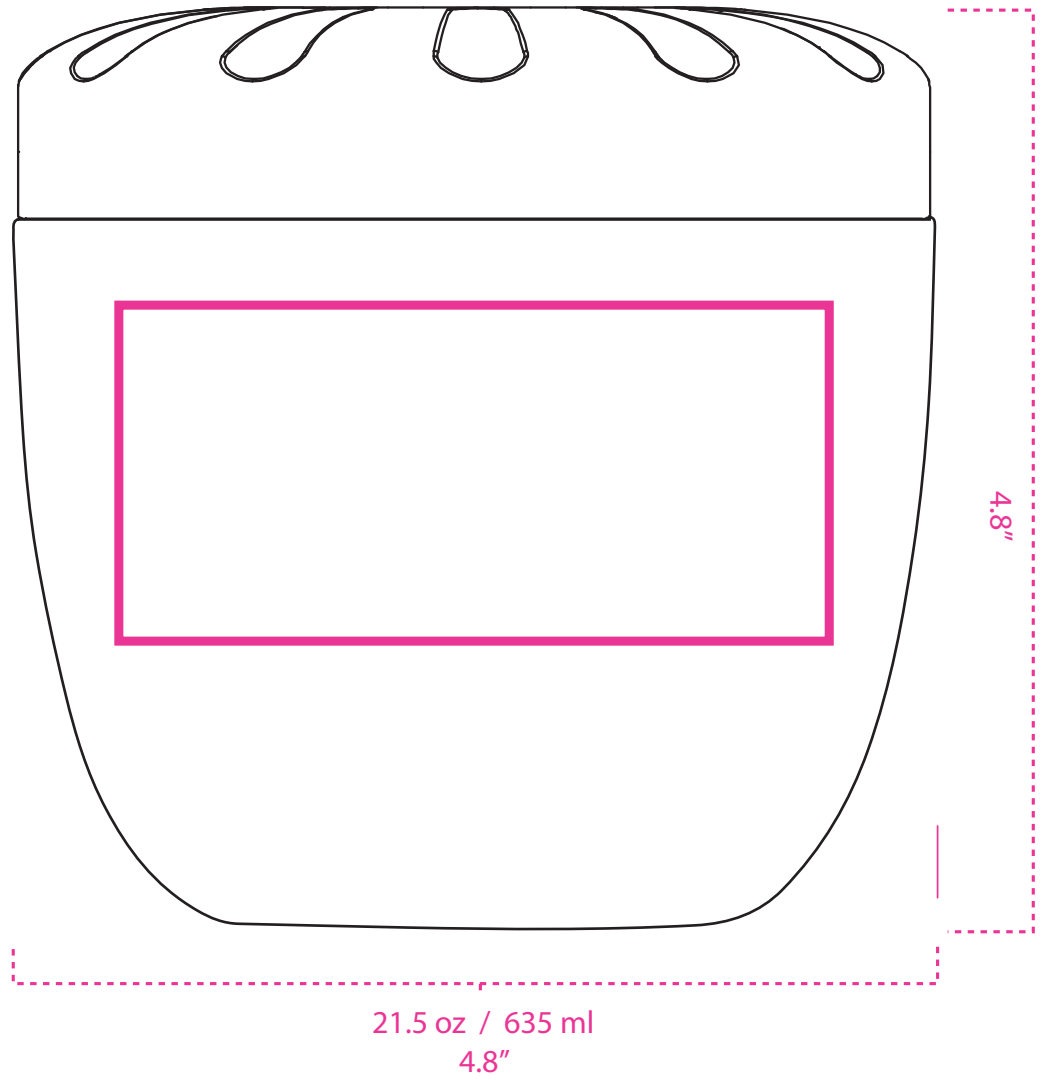

S'well Eats 21.5 oz Bowl  
Scale: Full Size

Size and shape of bottle is estimated

ITEMS IN MAGENTA DO NOT PRINT  
ITEMS IN SILVER REPRESENT ETCHING

LOGO: 1-2 Color Print  
**W: 3.7" X H: 1.75"**

21.5 oz / 635 ml  
**BOTTLE FRONT**

**BOTTLE BACK**