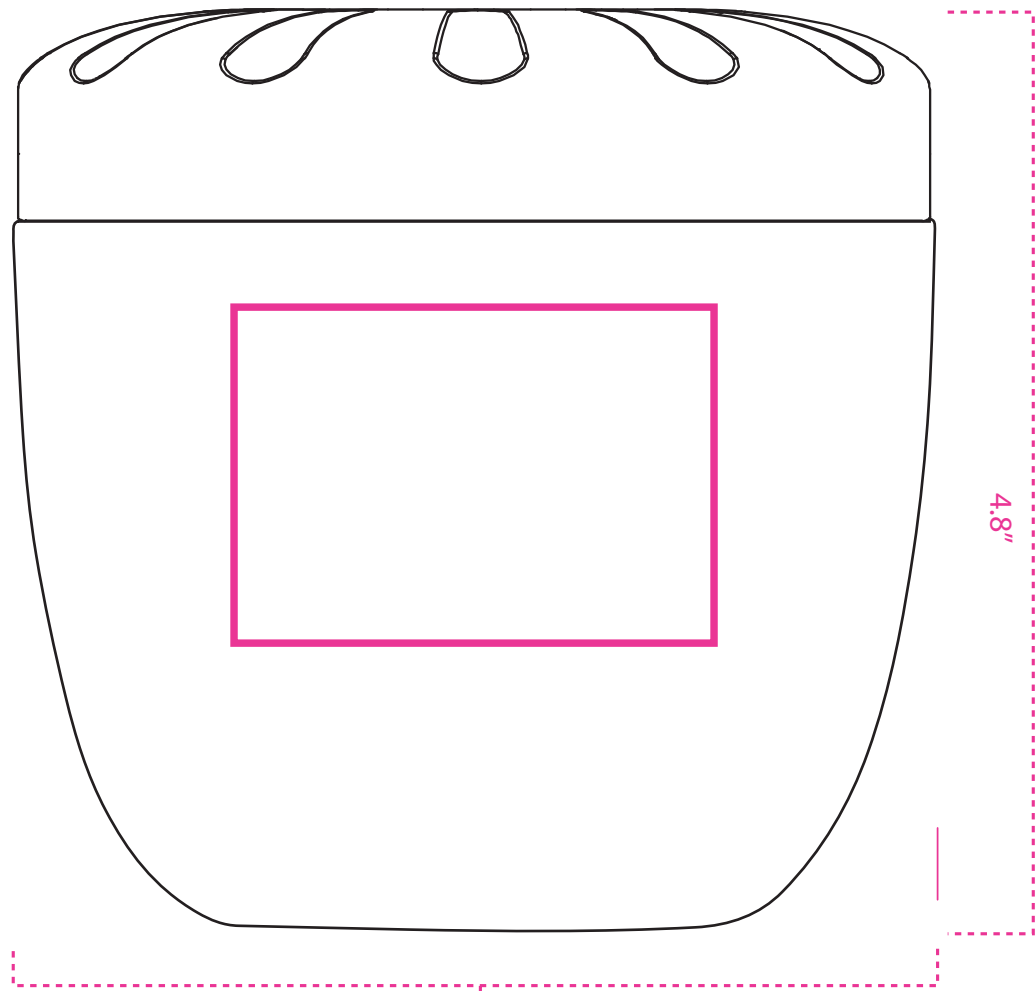

S'well Eats 21.5 oz Bowl
Scale: Full Size

Size and shape of bottle is estimated

ITEMS IN MAGENTA DO NOT PRINT
ITEMS IN SILVER REPRESENT ETCHING

LOGO: Engraved
W: 2.5" X H: 1.75"

21.5 oz / 635 ml
BOTTLE FRONT

21.5 oz / 635 ml
4.8"

BOTTLE BACK

S'well®