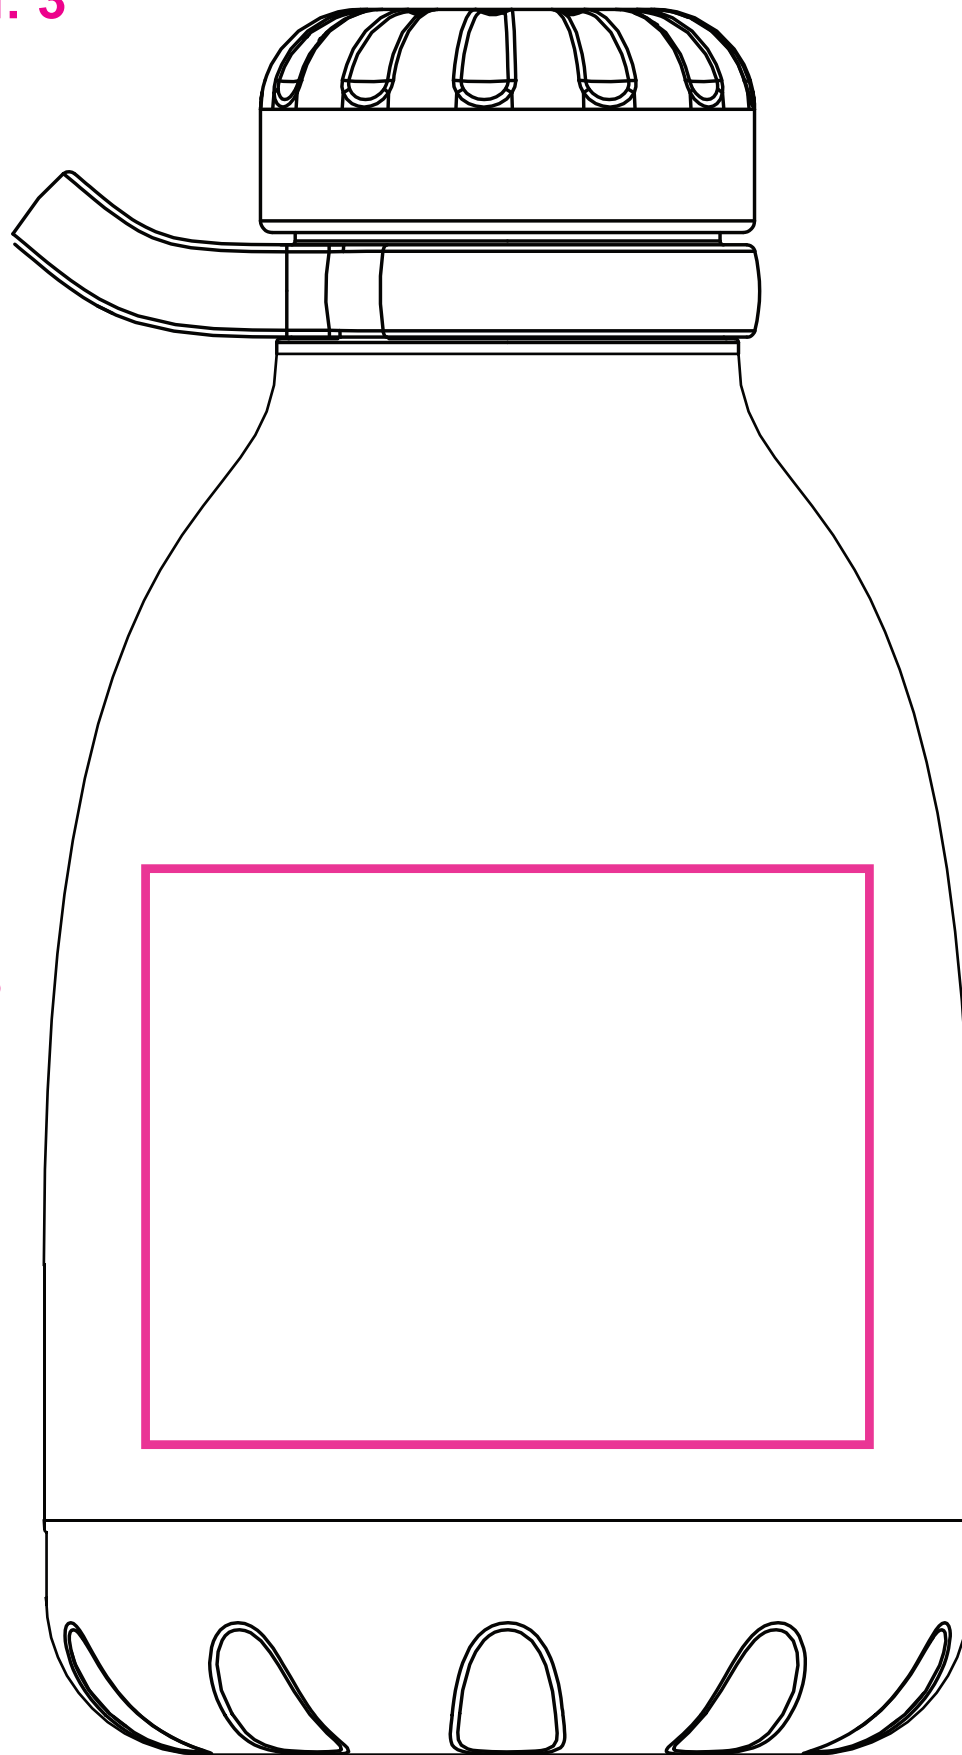

S'well 40oz Roamer
Scale: Full Size

40oz / 1180ml
BOTTLE FRONT

BOTTLE BACK

Size and shape of bottle is estimated

ITEMS IN MAGENTA DO NOT PRINT
ITEMS IN SILVER REPRESENT ETCHING

LOGO: 1-2 Color Print
W: 3.77" X H: 3"

Point at which bottle begins to taper (2.85" up from seam)