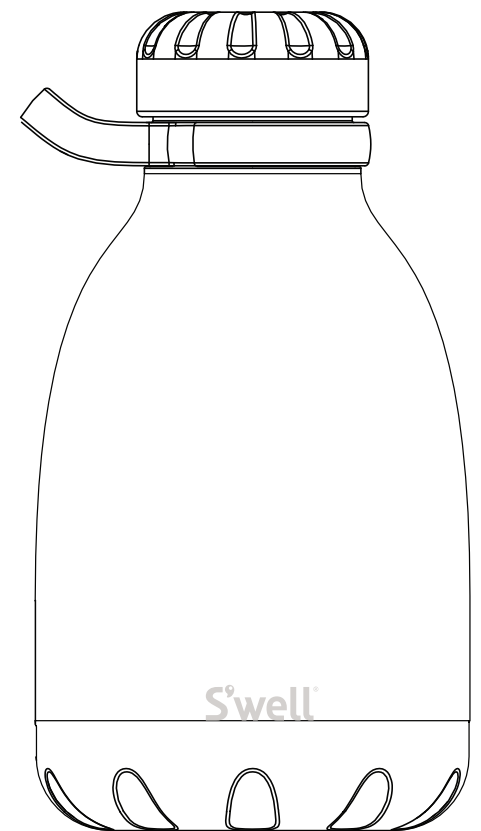

S'well 40oz Roamer
Scale: Full Size

40oz / 1180ml
BOTTLE FRONT

BOTTLE BACK

Size and shape of bottle is estimated

ITEMS IN MAGENTA DO NOT PRINT
ITEMS IN SILVER REPRESENT ETCHING

LOGO: 1-2 Color Print
W: 3.77" X H: 3"

Point at which bottle begins to taper (2.85" up from seam)